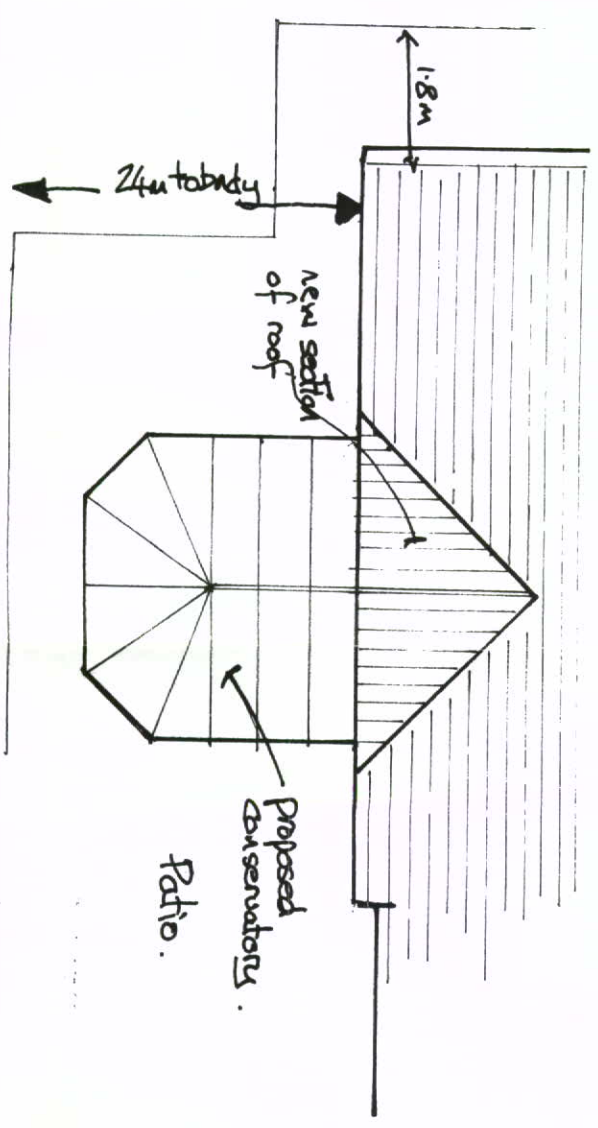

PLAN.

nb design

95 Manchester Road, Chapel-en-le-Frith, High Peak, SK23 9TN
Tel 01298 812004 Mobile 07921 923 964
Email nbdesign1@hotmail.com

Proposed conservatory 20 Elnor Lane, Whaley Bridge, SK23 7JN

Drawing Title	Elevations, plans and location plan
Drawing No	001
Scales	1:100 & 1:1250
Date	Aug 2008