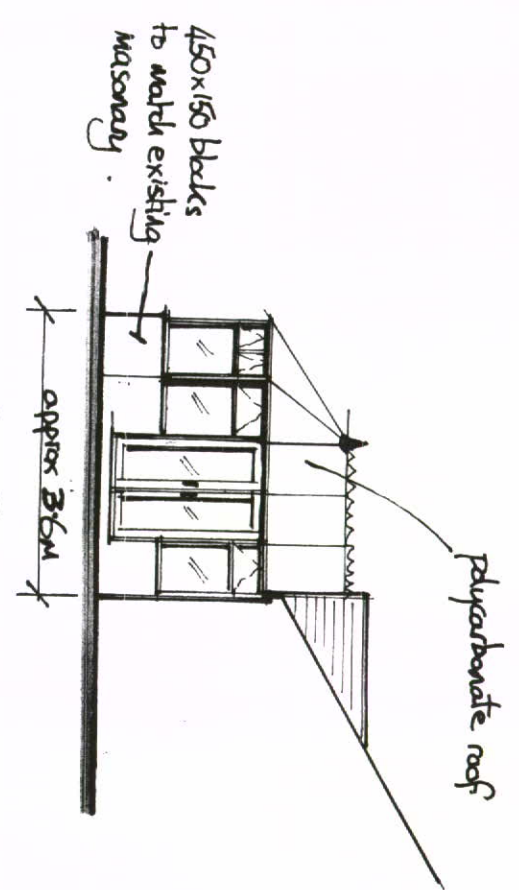

HIGH PEAK BOROUGH COUNCIL  
GLASSBORO SITE  
RECEIVED  
26 AUG 2008

View B.

REAR ELEVATION.

View A.

PLAN.

nb design

95 Manchester Road, Chapel-en-le-Frith, High Peak, SK23 9TN  
Tel 01298 812004 Mobile 07921 923 964  
Email nbdesign1@hotmail.com

Proposed conservatory 20 Elnor Lane, Whaley Bridge, SK23 7JN

Drawing Title	Elevations, plans and location plan
Drawing No	001
Scales	1:100 & 1:1250
Date	Aug 2008