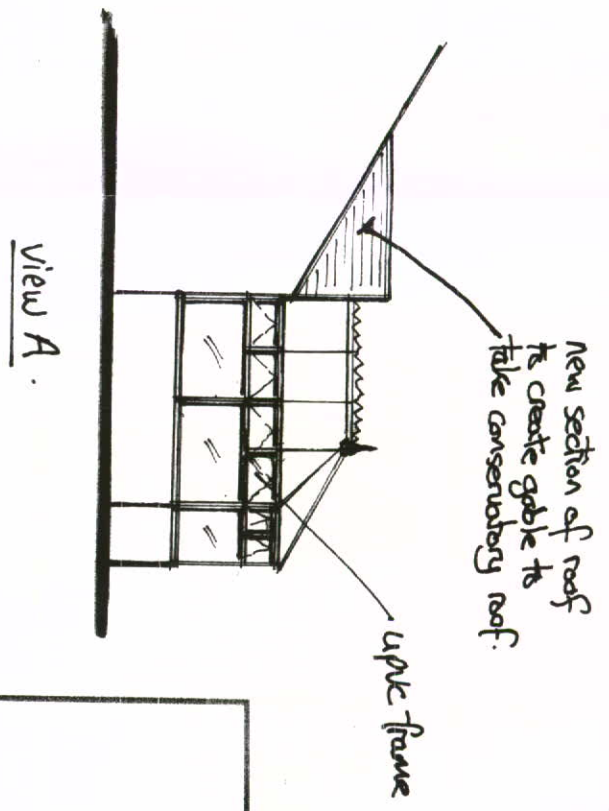

HIGH PEAK BOROUGH COUNCIL  
GLASSBORO SITE  
RECEIVED  
26 AUG 2008

View B.

REAR ELEVATION.

View A.

PLAN.

nb design

95 Manchester Road, Chapel-en-le-Frith, High Peak, SK23 9TN  
Tel 01298 812004 Mobile 07921 923 964  
Email nbdesign1@hotmail.com

Proposed conservatory 20 Elnor Lane, Whaley Bridge, SK23 7JN

Drawing Title	Elevations, plans and location plan
Drawing No	001
Scales	1:100 & 1:1250
Date	Aug 2008