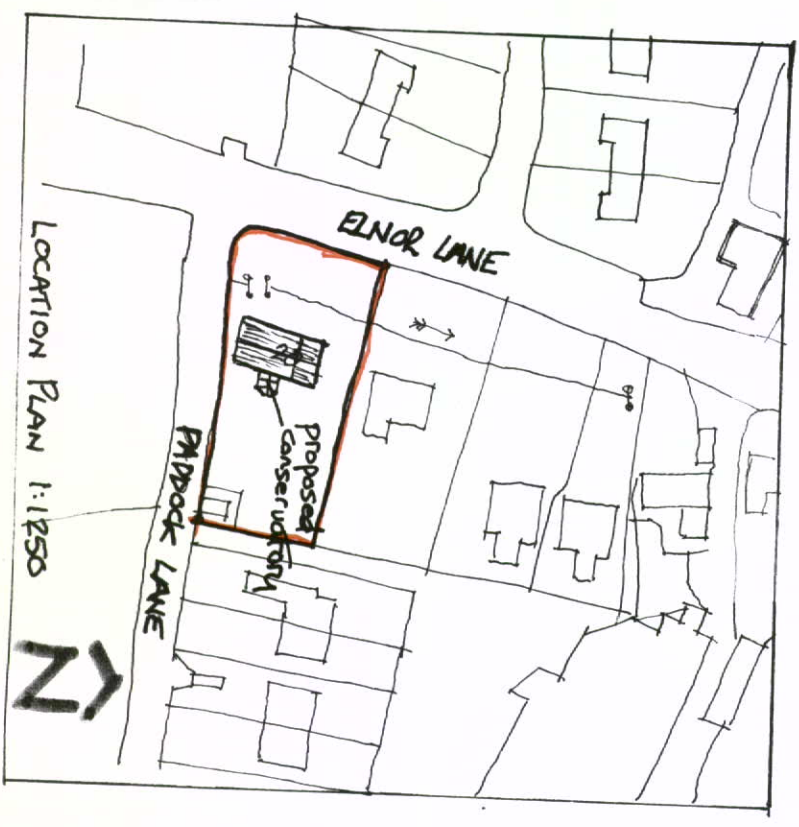

PLAN.

nb design

95 Manchester Road, Chapel-en-le-Frith, High Peak, SK23 9TN
Tel 01298 812004 Mobile 07921 923 964
Email nbdesign1@hotmail.com

Proposed conservatory 20 Elnor Lane, Whaley Bridge, SK23 7JN

Drawing Title	Elevations, plans and location plan
Drawing No	001
Scales	1:100 & 1:1250
Date	Aug 2008