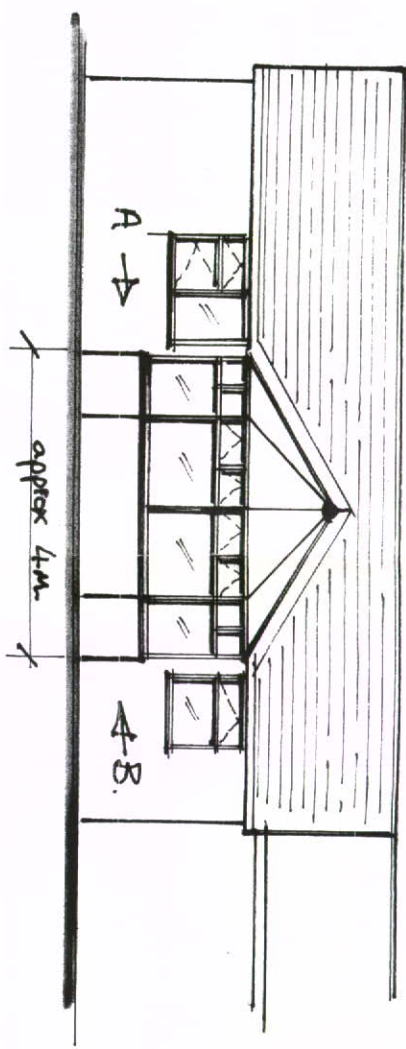

HIGH PEAK BOROUGH COUNCIL  
GLASSBORO SITE  
RECEIVED  
26 AUG 2008

View B.

REAR ELEVATION.

View A.

PLAN.

nb design

95 Manchester Road, Chapel-en-le-Frith, High Peak, SK23 9TN  
Tel 01298 812004 Mobile 07921 923 964  
Email nbdesign1@hotmail.com

Proposed conservatory 20 Elnor Lane, Whaley Bridge, SK23 7JN

Drawing Title	Elevations, plans and location plan
Drawing No	001
Scales	1:100 & 1:1250
Date	Aug 2008