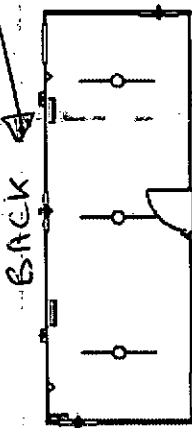

SL102  
29.60m2  
(319ft2)

SL122  
35.52m2  
(382ft2)

The front of the cabin would be looking towards the existing changing rooms.

For more information on Portakabin Solus building sizes, [contact us](#) today!