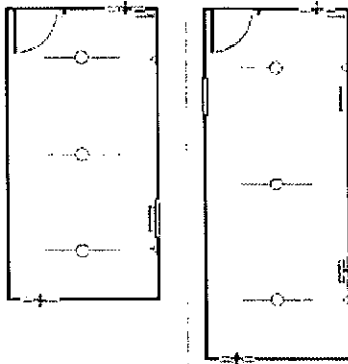

SL102
29.60m2
(319ft2)

SL122
35.52m2
(382ft2)

Note

There would be NO windows on the back (running parallel with neighbours hedge/fence)