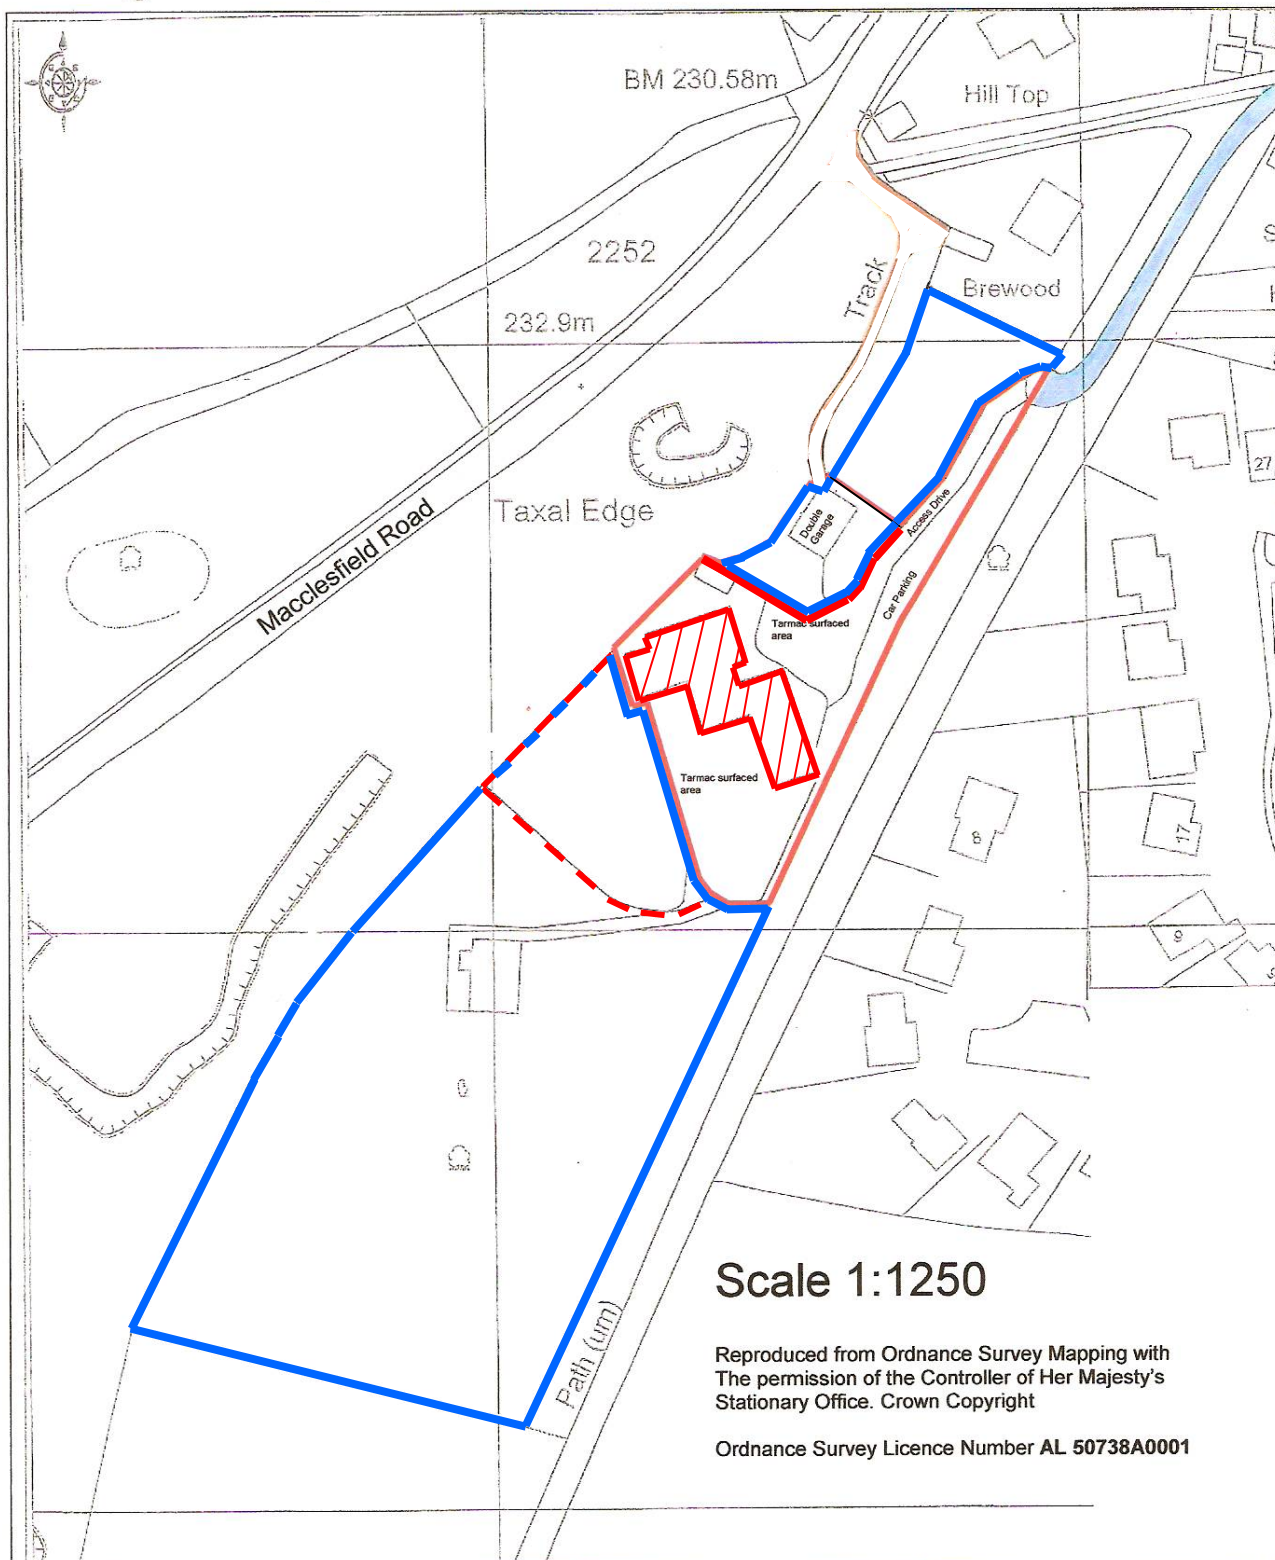

Taxal Edge, Macclesfield Road, Whaley Bridge : Location Plan

Application Site hatched Red

Access Road coloured Blue

Domestic curtilage of proposed dwellings edged Red

Other land owned by Applicant-
edged Blue

Additional amenity area available to proposed residential properties edged with broken red line