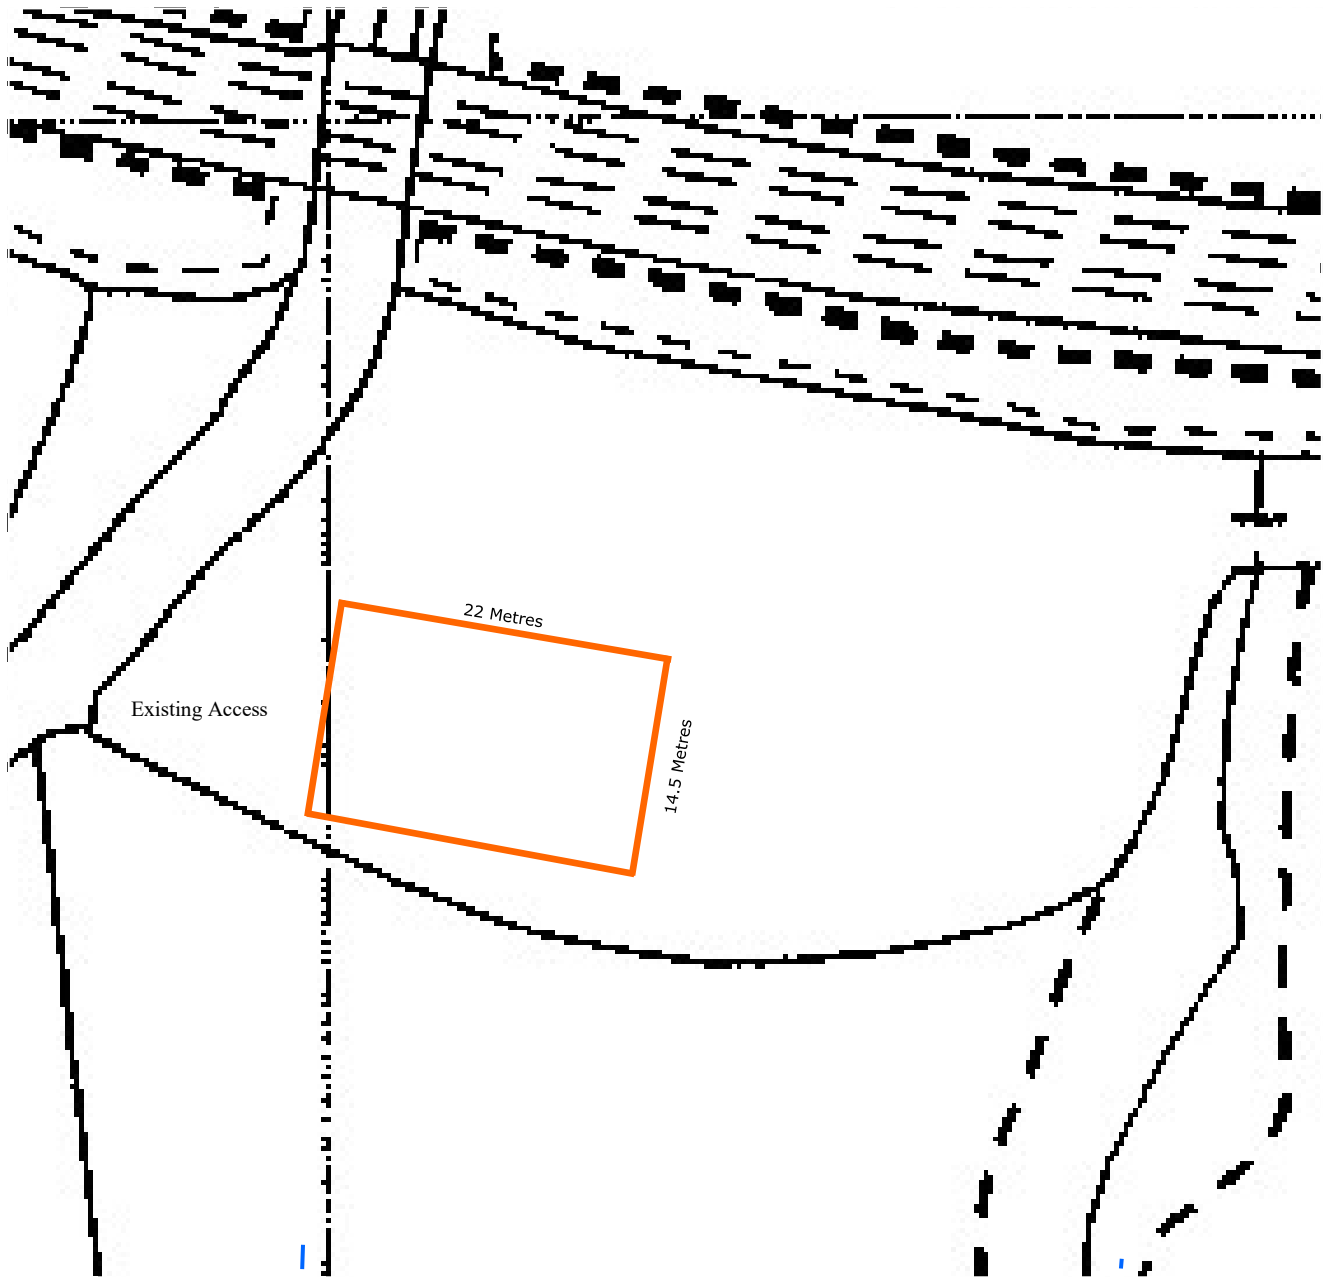

# Site Plan : Land at Cadster Croft, Cadster Chapel Road, Whaley Bridge

Scale 1/500

Application Site Edged Red

Based upon the Ordnance Survey Map, Crown Copyright Reserved  
O.S. Licence Number **AL 50738A0001**