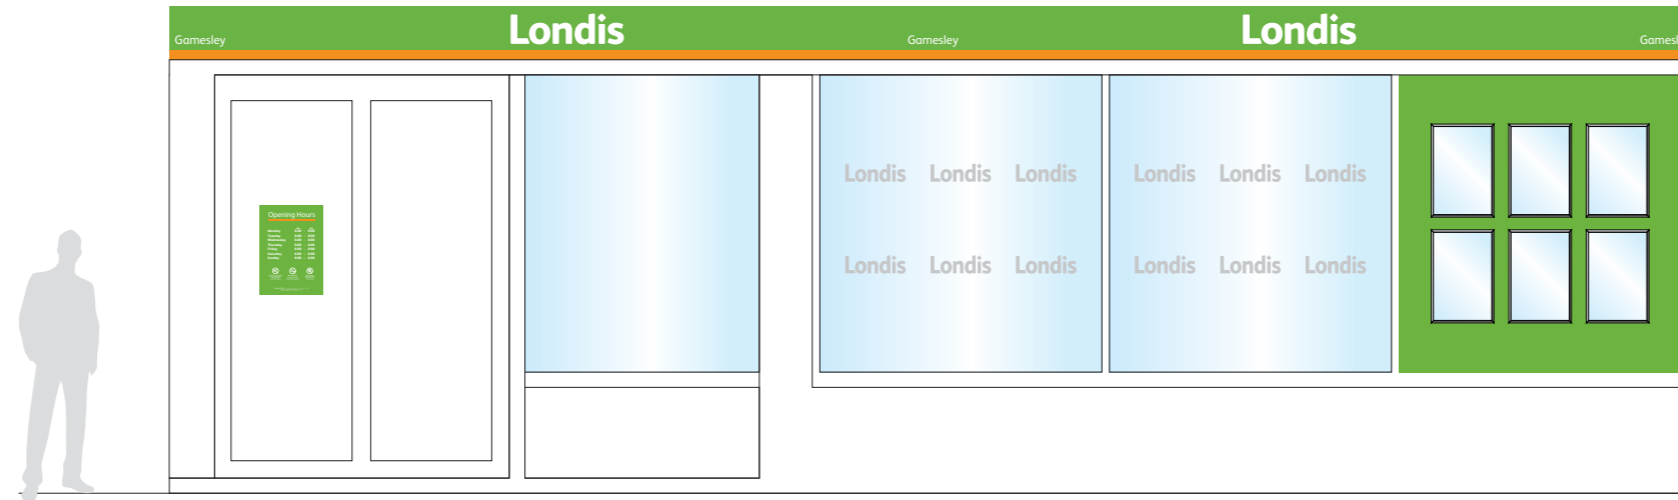

Londis

Signage Proposal

Gamesley

PROPOSED ELEVATIONS
1:50 @ A3

FRONT ELEVATION - FASCIA SIGNS

Flat dibond panels with vinyl text to face, including colour coded caps. Includes full length trough light.

FRONT ELEVATION - FASCIA SIGNS

Flat dibond panels with vinyl text to face, including colour coded caps. includes full length trough light.

A2 Poster frames - 6 off applied to londis green vinyl.

DDA Manifestation

Opening hours graphic
Digitally printed double sided graphic.