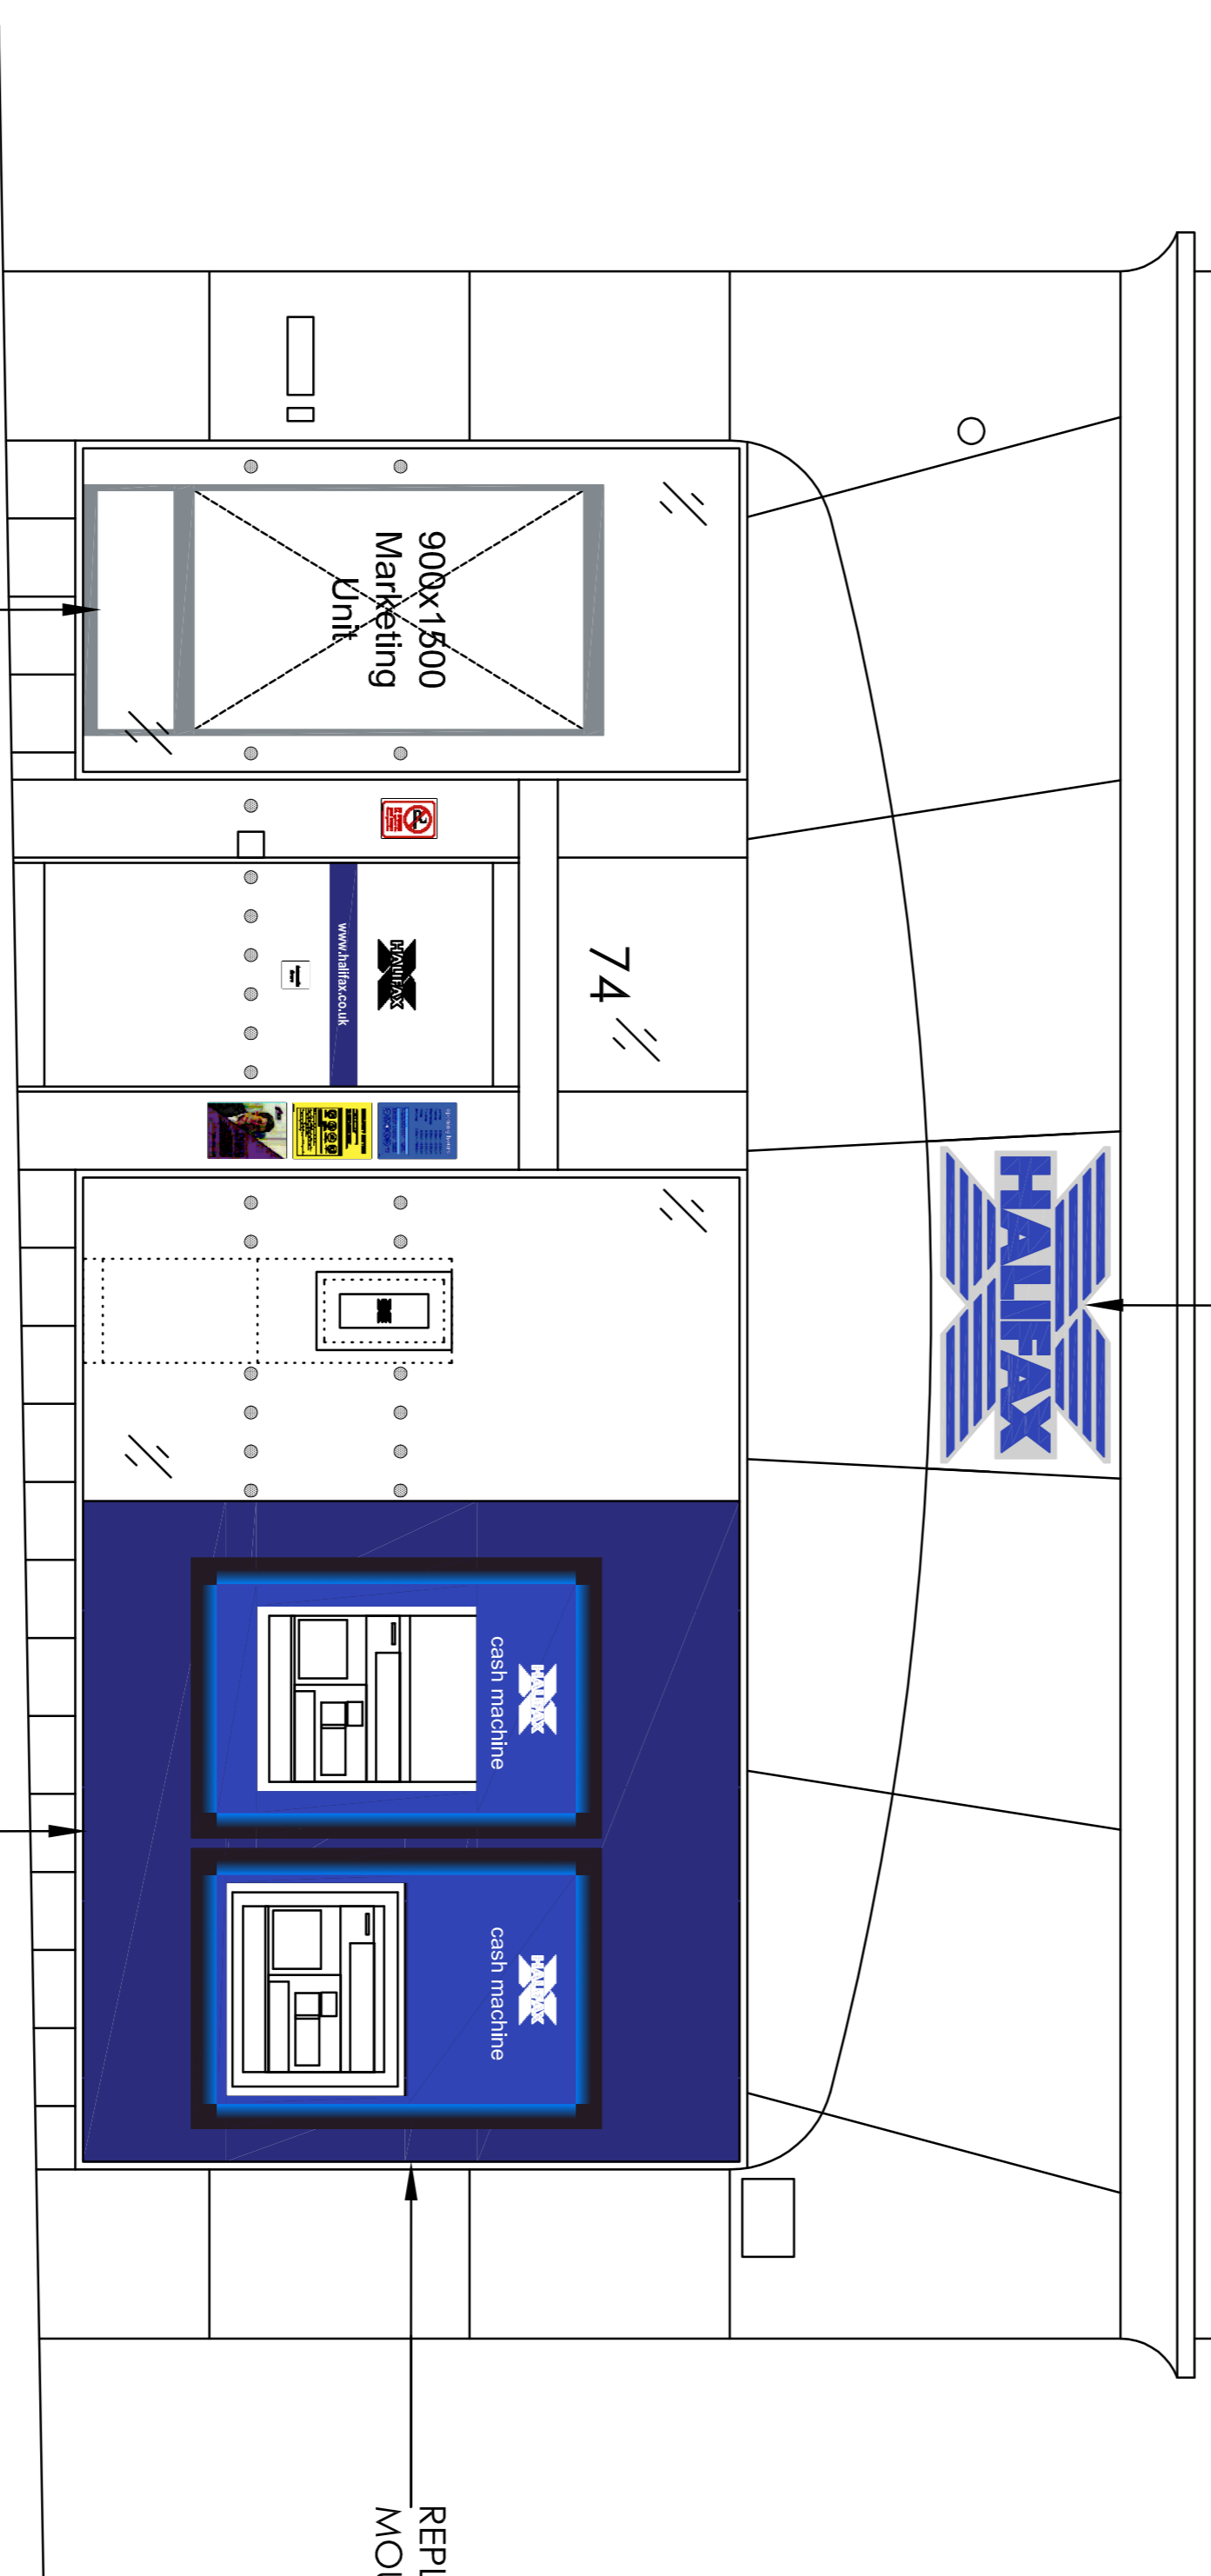

PROPOSED ELEVATION

1NO. NEW 900x1500mm WINDOW MARKETING UNIT TO BE SUPPLIED

2NO. NEW ILLUMINATED FULL WIDTH ATM COLLARS.

REPLACE EXTERNALLY MOUNTED BLUE VINYL