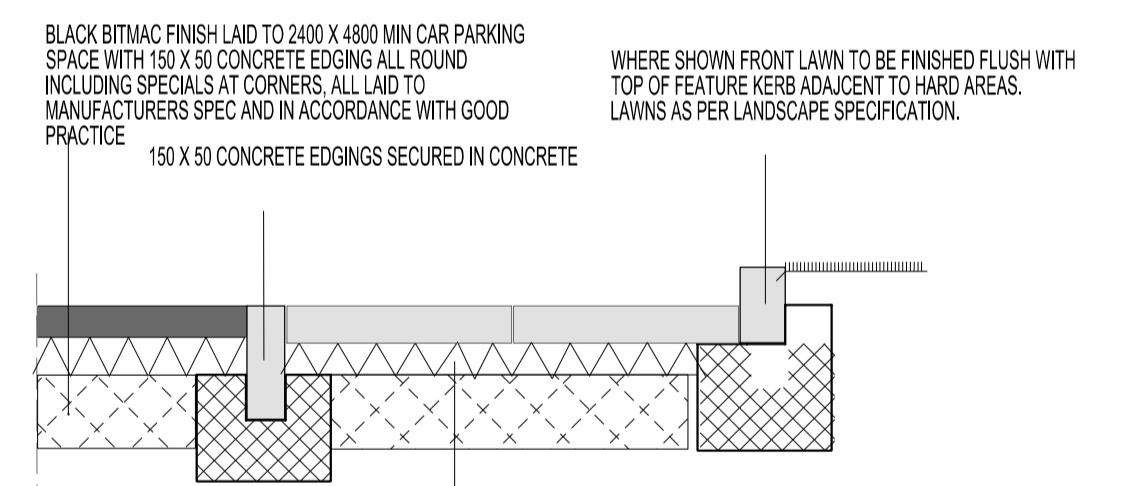

Type A - Fence ----- 2000MM HIGH CLOSE BOARDED TIMBER FENCE

Type B - Fence ----- 1800MM HIGH CLOSE BOARDED FENCE ACCESS DOOR & FENCE TO PRIVATE REAR GARDEN

Type C - Fence ----- 1800MM HIGH CLOSE BOARDED PRIVACY SCREEN REDUCING TO 1500 HIGH FENCE

Type D - Fence ----- 1800MM HIGH CLOSE BOARDED PRIVACY SCREEN REDUCING TO 1200MM HIGH FENCE

Type E - 450mm Timber Knee Rail -----

Detail :- Mowing Strip

Detail :- Paths