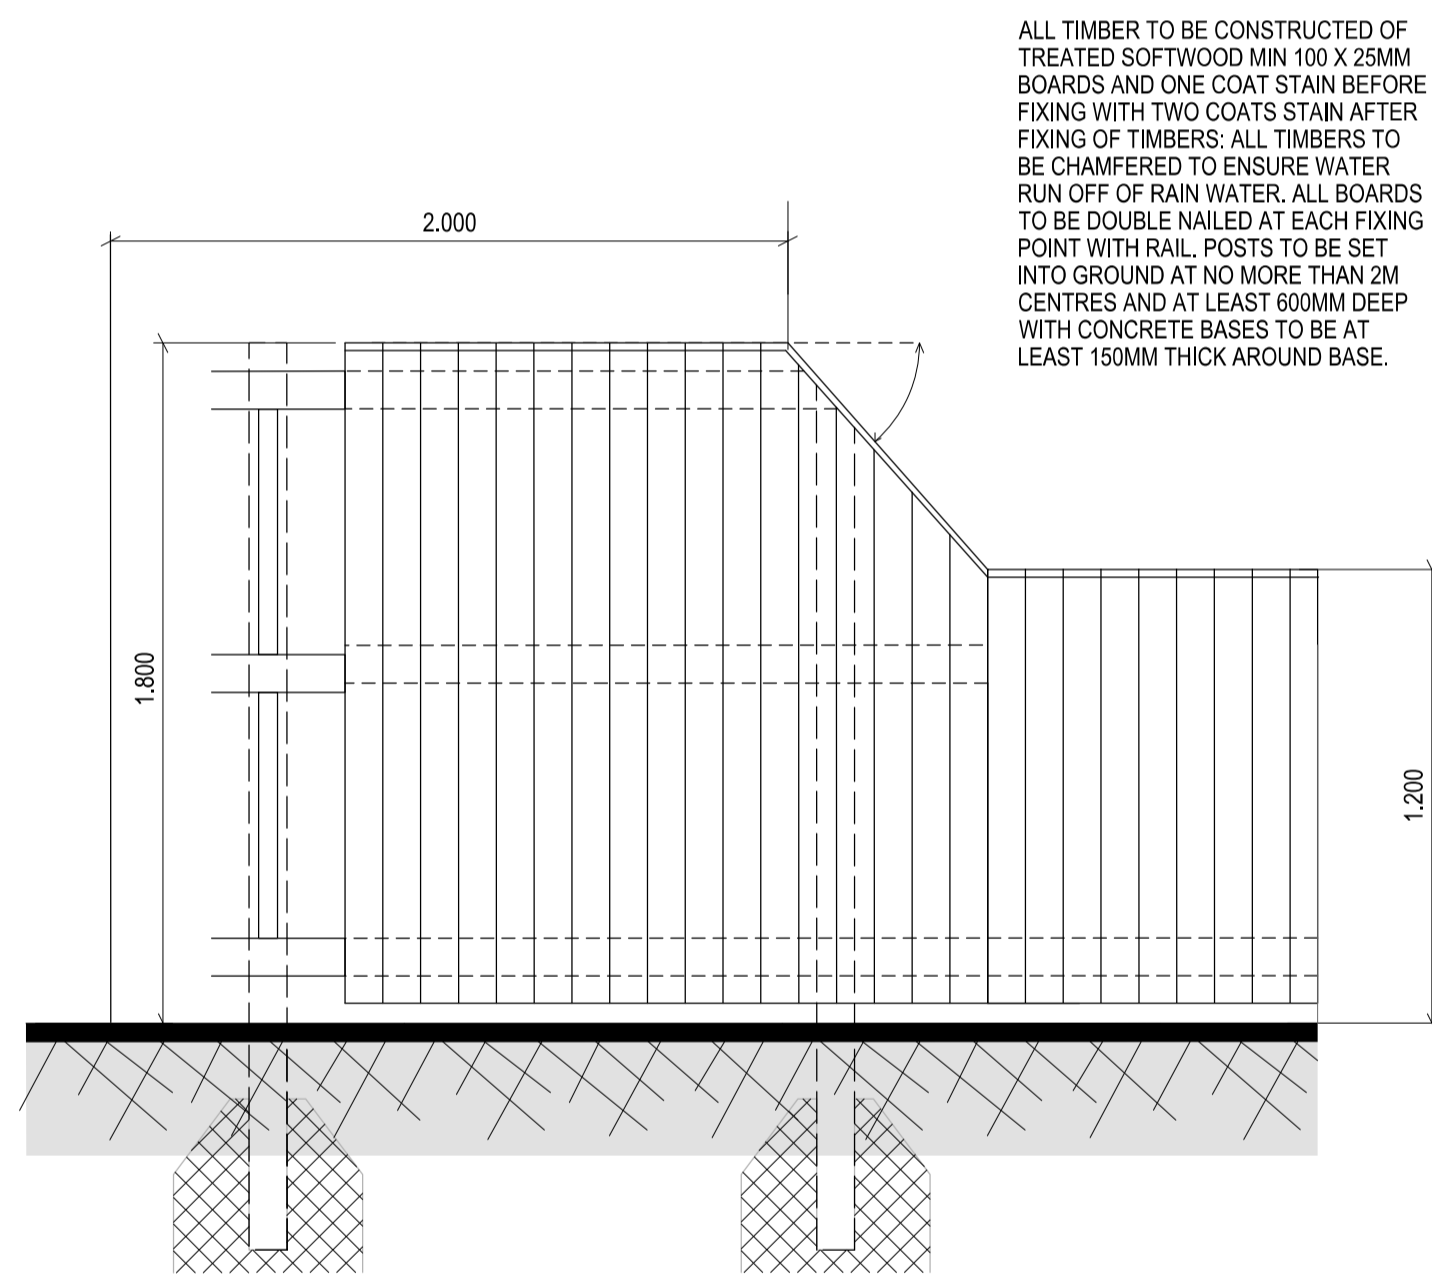

Type A - Fence ----- 2000MM HIGH CLOSE BOARDED TIMBER FENCE

Type B - Fence ----- 1800MM HIGH CLOSE BOARDED FENCE ACCESS DOOR & FENCE TO PRIVATE REAR GARDEN

Type C - Fence ----- 1800MM HIGH CLOSE BOARDED PRIVACY SCREEN REDUCING TO 1500 HIGH FENCE

Type D - Fence ----- 1800MM HIGH CLOSE BOARDED PRIVACY SCREEN REDUCING TO 1200MM HIGH FENCE

Type E - 450mm Timber Knee Rail -----

Detail :- Mowing Strip

Detail :- Paths