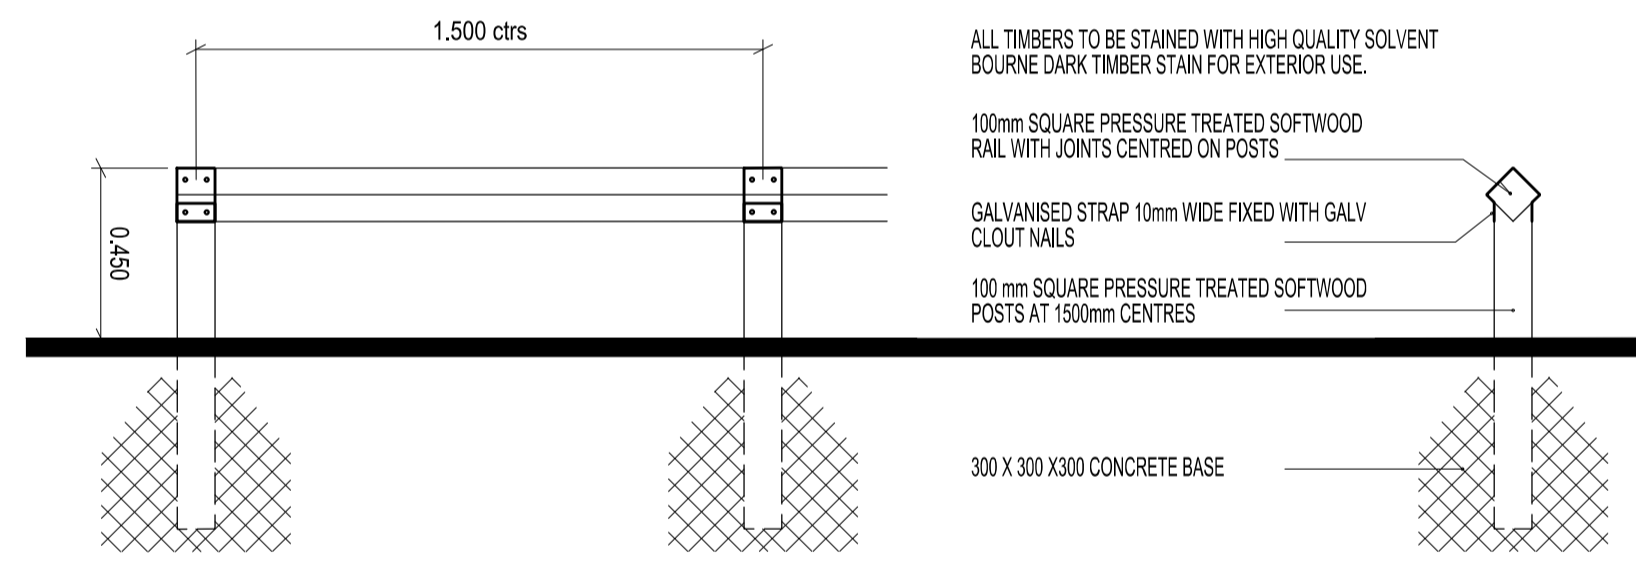

Type A - Fence ----- 2000MM HIGH CLOSE BOARDED TIMBER FENCE

Type B - Fence ----- 1800MM HIGH CLOSE BOARDED FENCE ACCESS DOOR & FENCE TO PRIVATE REAR GARDEN

Type C - Fence ----- 1800MM HIGH CLOSE BOARDED PRIVACY SCREEN REDUCING TO 1500 HIGH FENCE

Type D - Fence ----- 1800MM HIGH CLOSE BOARDED PRIVACY SCREEN REDUCING TO 1200MM HIGH FENCE

Type E - 450mm Timber Knee Rail -----

Detail :- Mowing Strip

Detail :- Paths