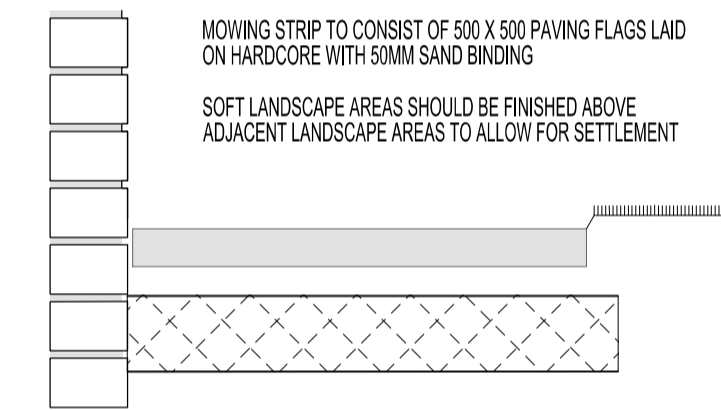

Type A - Fence ----- 2000MM HIGH CLOSE BOARDED TIMBER FENCE

Type B - Fence ----- 1800MM HIGH CLOSE BOARDED FENCE ACCESS DOOR & FENCE TO PRIVATE REAR GARDEN

Type C - Fence ----- 1800MM HIGH CLOSE BOARDED PRIVACY SCREEN REDUCING TO 1500 HIGH FENCE

Type D - Fence ----- 1800MM HIGH CLOSE BOARDED PRIVACY SCREEN REDUCING TO 1200MM HIGH FENCE

Type E - 450mm Timber Knee Rail -----

Detail :- Mowing Strip

Detail :- Paths